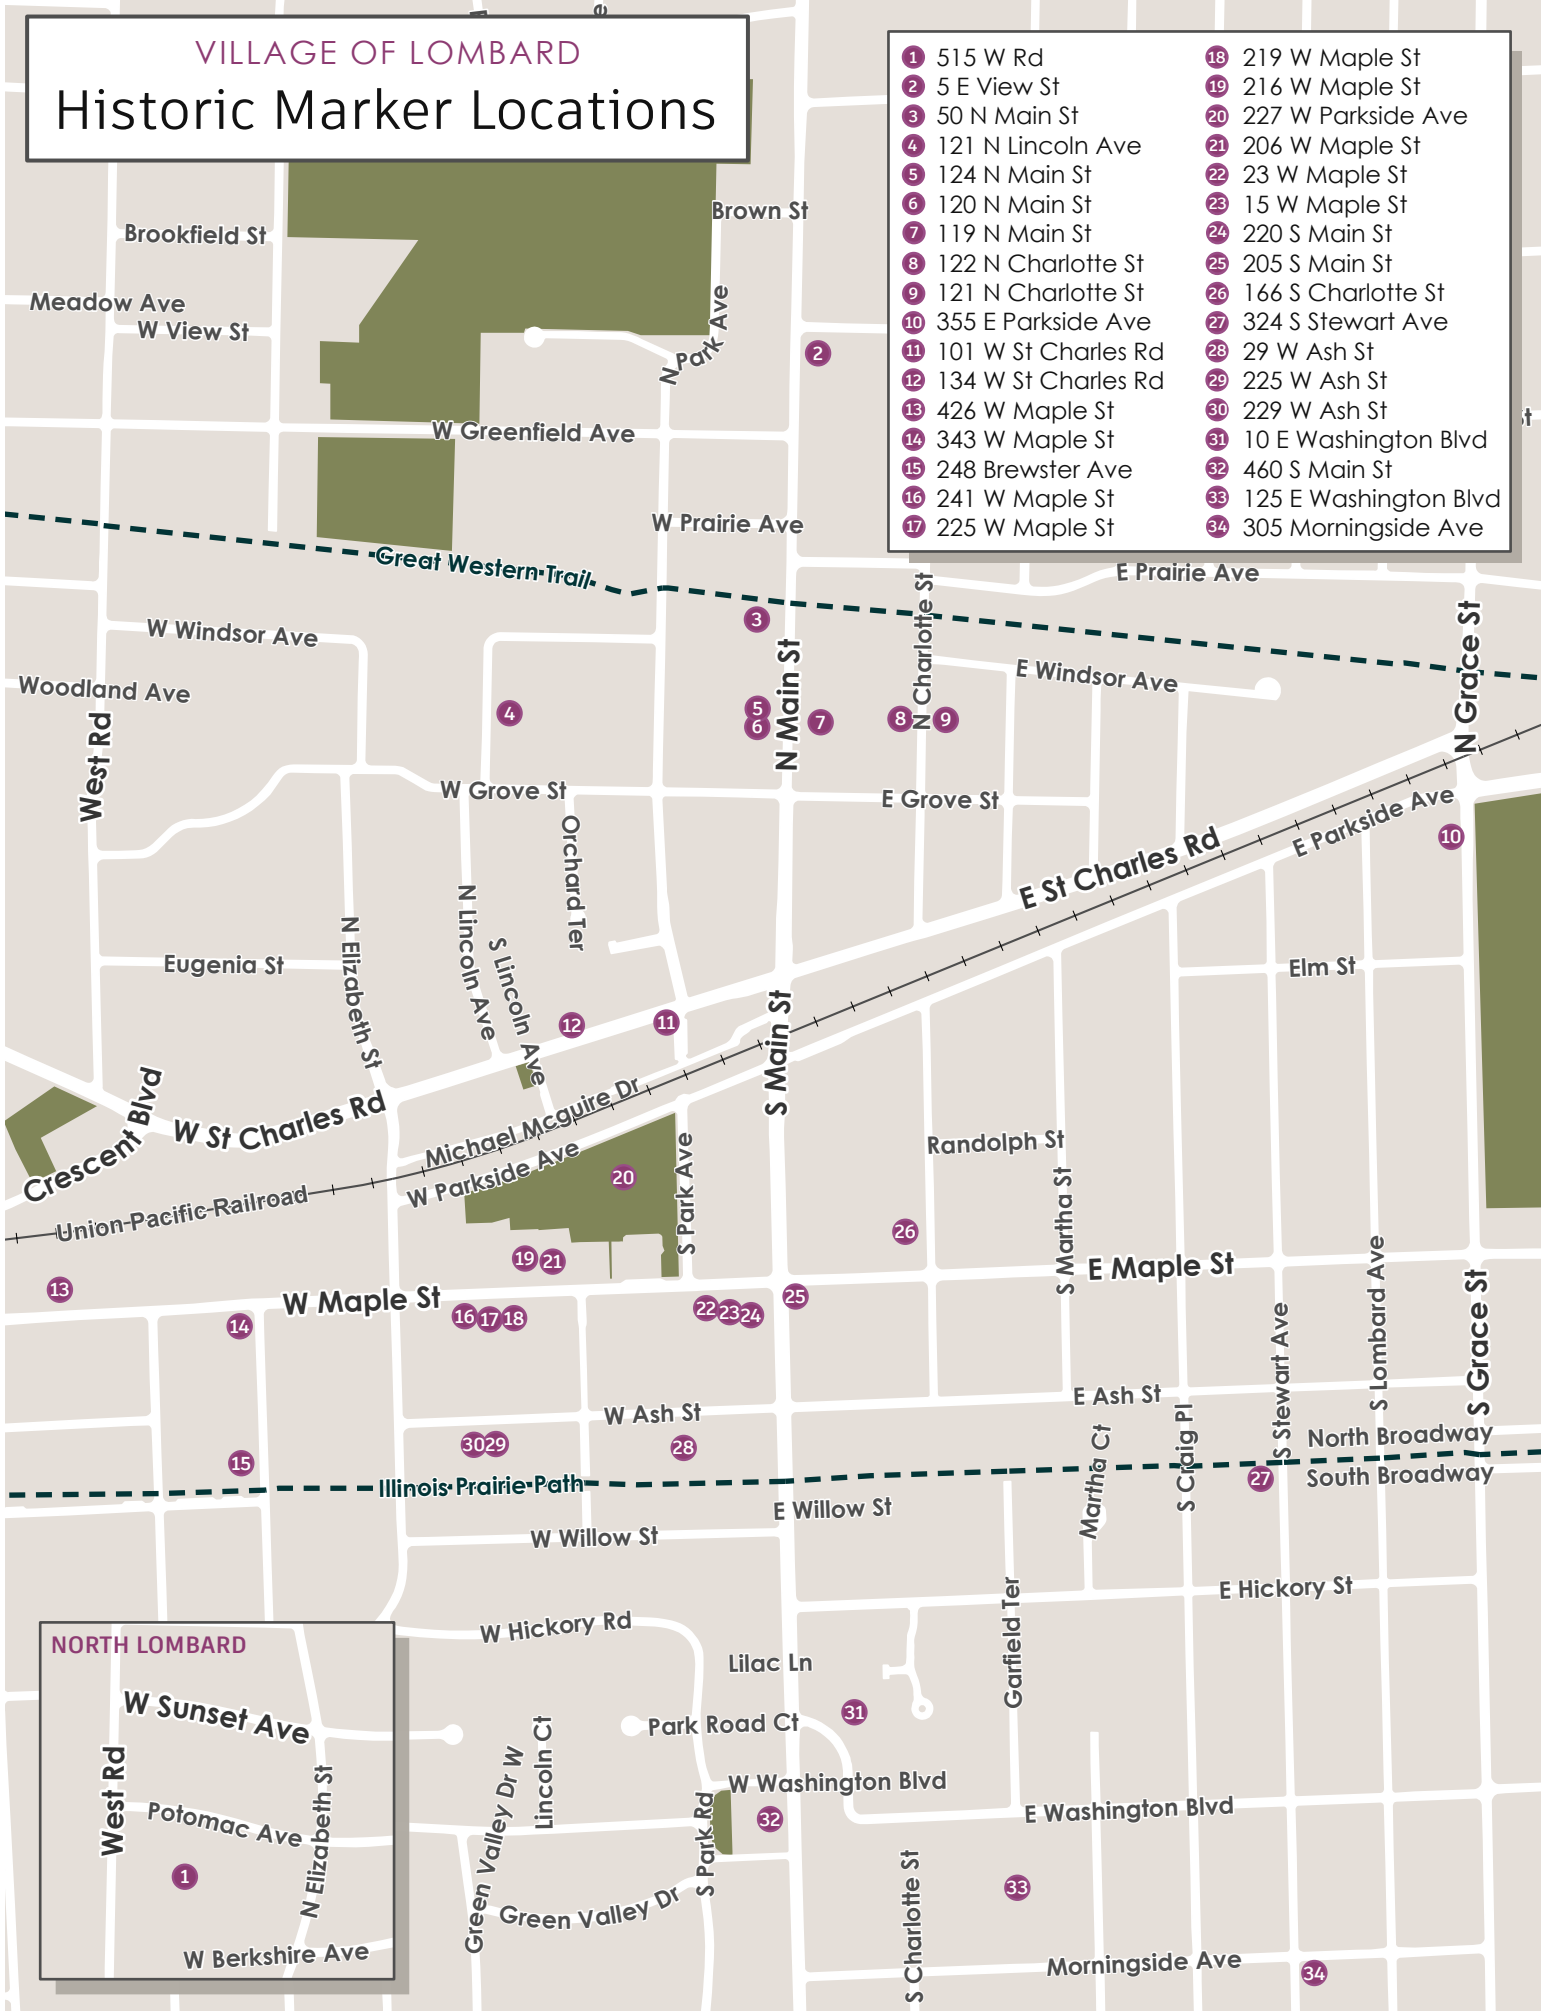

# VILLAGE OF LOMBARD

## Historic Marker Locations

- |    |                     |    |                       |
|----|---------------------|----|-----------------------|
| 1  | 515 W Rd            | 18 | 219 W Maple St        |
| 2  | 5 E View St         | 19 | 216 W Maple St        |
| 3  | 50 N Main St        | 20 | 227 W Parkside Ave    |
| 4  | 121 N Lincoln Ave   | 21 | 206 W Maple St        |
| 5  | 124 N Main St       | 22 | 23 W Maple St         |
| 6  | 120 N Main St       | 23 | 15 W Maple St         |
| 7  | 119 N Main St       | 24 | 220 S Main St         |
| 8  | 122 N Charlotte St  | 25 | 205 S Main St         |
| 9  | 121 N Charlotte St  | 26 | 166 S Charlotte St    |
| 10 | 355 E Parkside Ave  | 27 | 324 S Stewart Ave     |
| 11 | 101 W St Charles Rd | 28 | 29 W Ash St           |
| 12 | 134 W St Charles Rd | 29 | 225 W Ash St          |
| 13 | 426 W Maple St      | 30 | 229 W Ash St          |
| 14 | 343 W Maple St      | 31 | 10 E Washington Blvd  |
| 15 | 248 Brewster Ave    | 32 | 460 S Main St         |
| 16 | 241 W Maple St      | 33 | 125 E Washington Blvd |
| 17 | 225 W Maple St      | 34 | 305 Morningside Ave   |

### NORTH LOMBARD

- West Rd  
W Sunset Ave  
Potomac Ave  
N Elizabeth St  
W Berkshire Ave
- 1